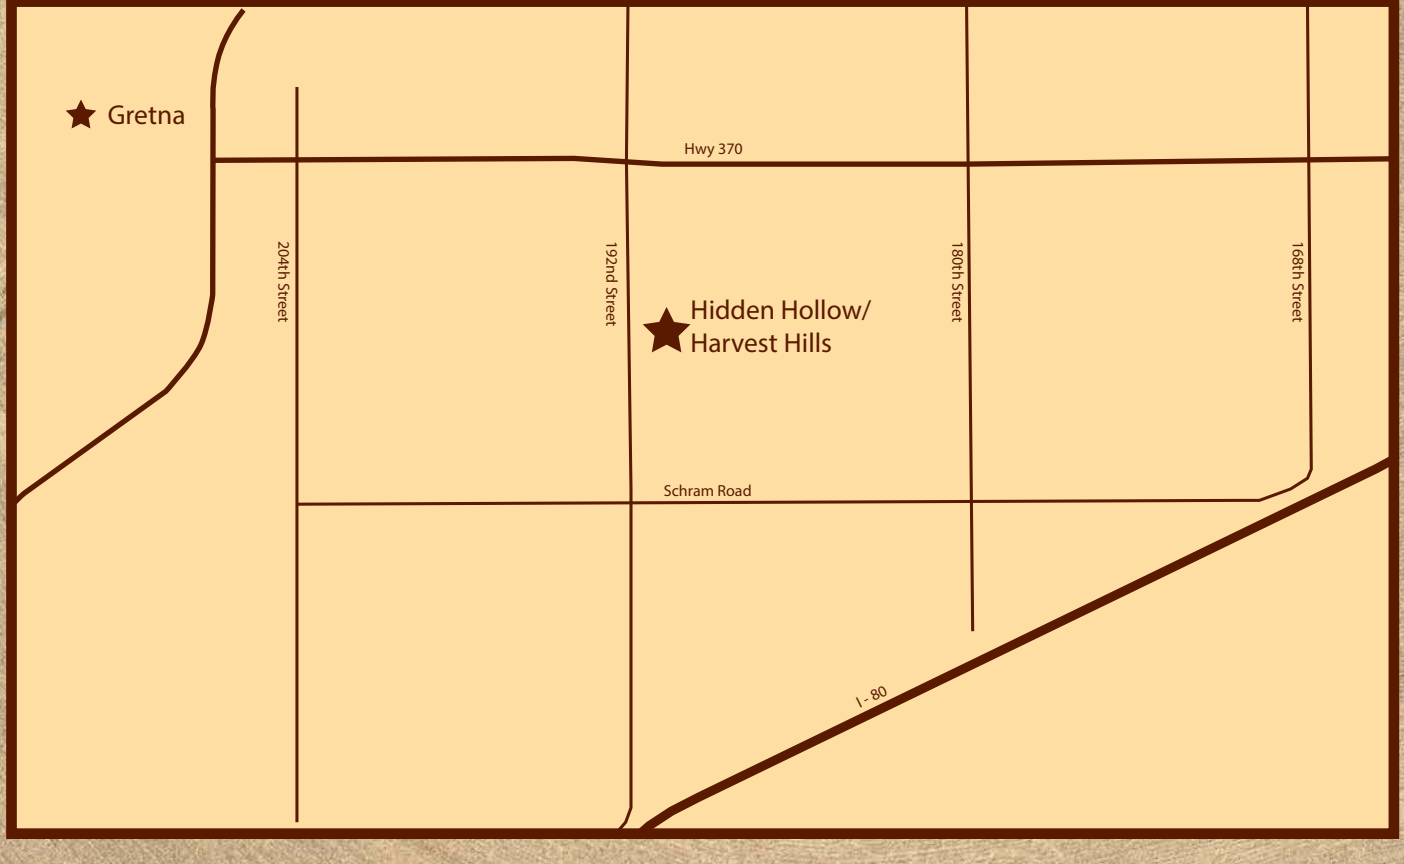

LEGEND

- HIDDEN HOLLOW (85' X 135')= 34
- HIDDEN HOLLOW (85'X135' WALKOUTS)= 51
- HIDDEN HOLLOW (120'X140')= 18
- HIDDEN HOLLOW (120'X140' WALKOUTS)= 16
- HARVEST HILLS (80'X135' & 60'X125')= 53
- HARVEST HILLS (80'X135' & 60'X125' WALKOUTS)= 12
- HARVEST HILLS (60-70'X135' & 60'X125')= 59
- HARVEST HILLS (60-70'X135' & 60'X125' WALKOUTS)= 40
- SCHOOL SITE (APPROXIMATELY 14 AC)
- WORKOUT STATIONS
- PHASE LINE

HIDDEN HOLLOW/HARVEST HILLS

GRETNA, NE

LAMP RYNEARSON

SEP 15, 2015