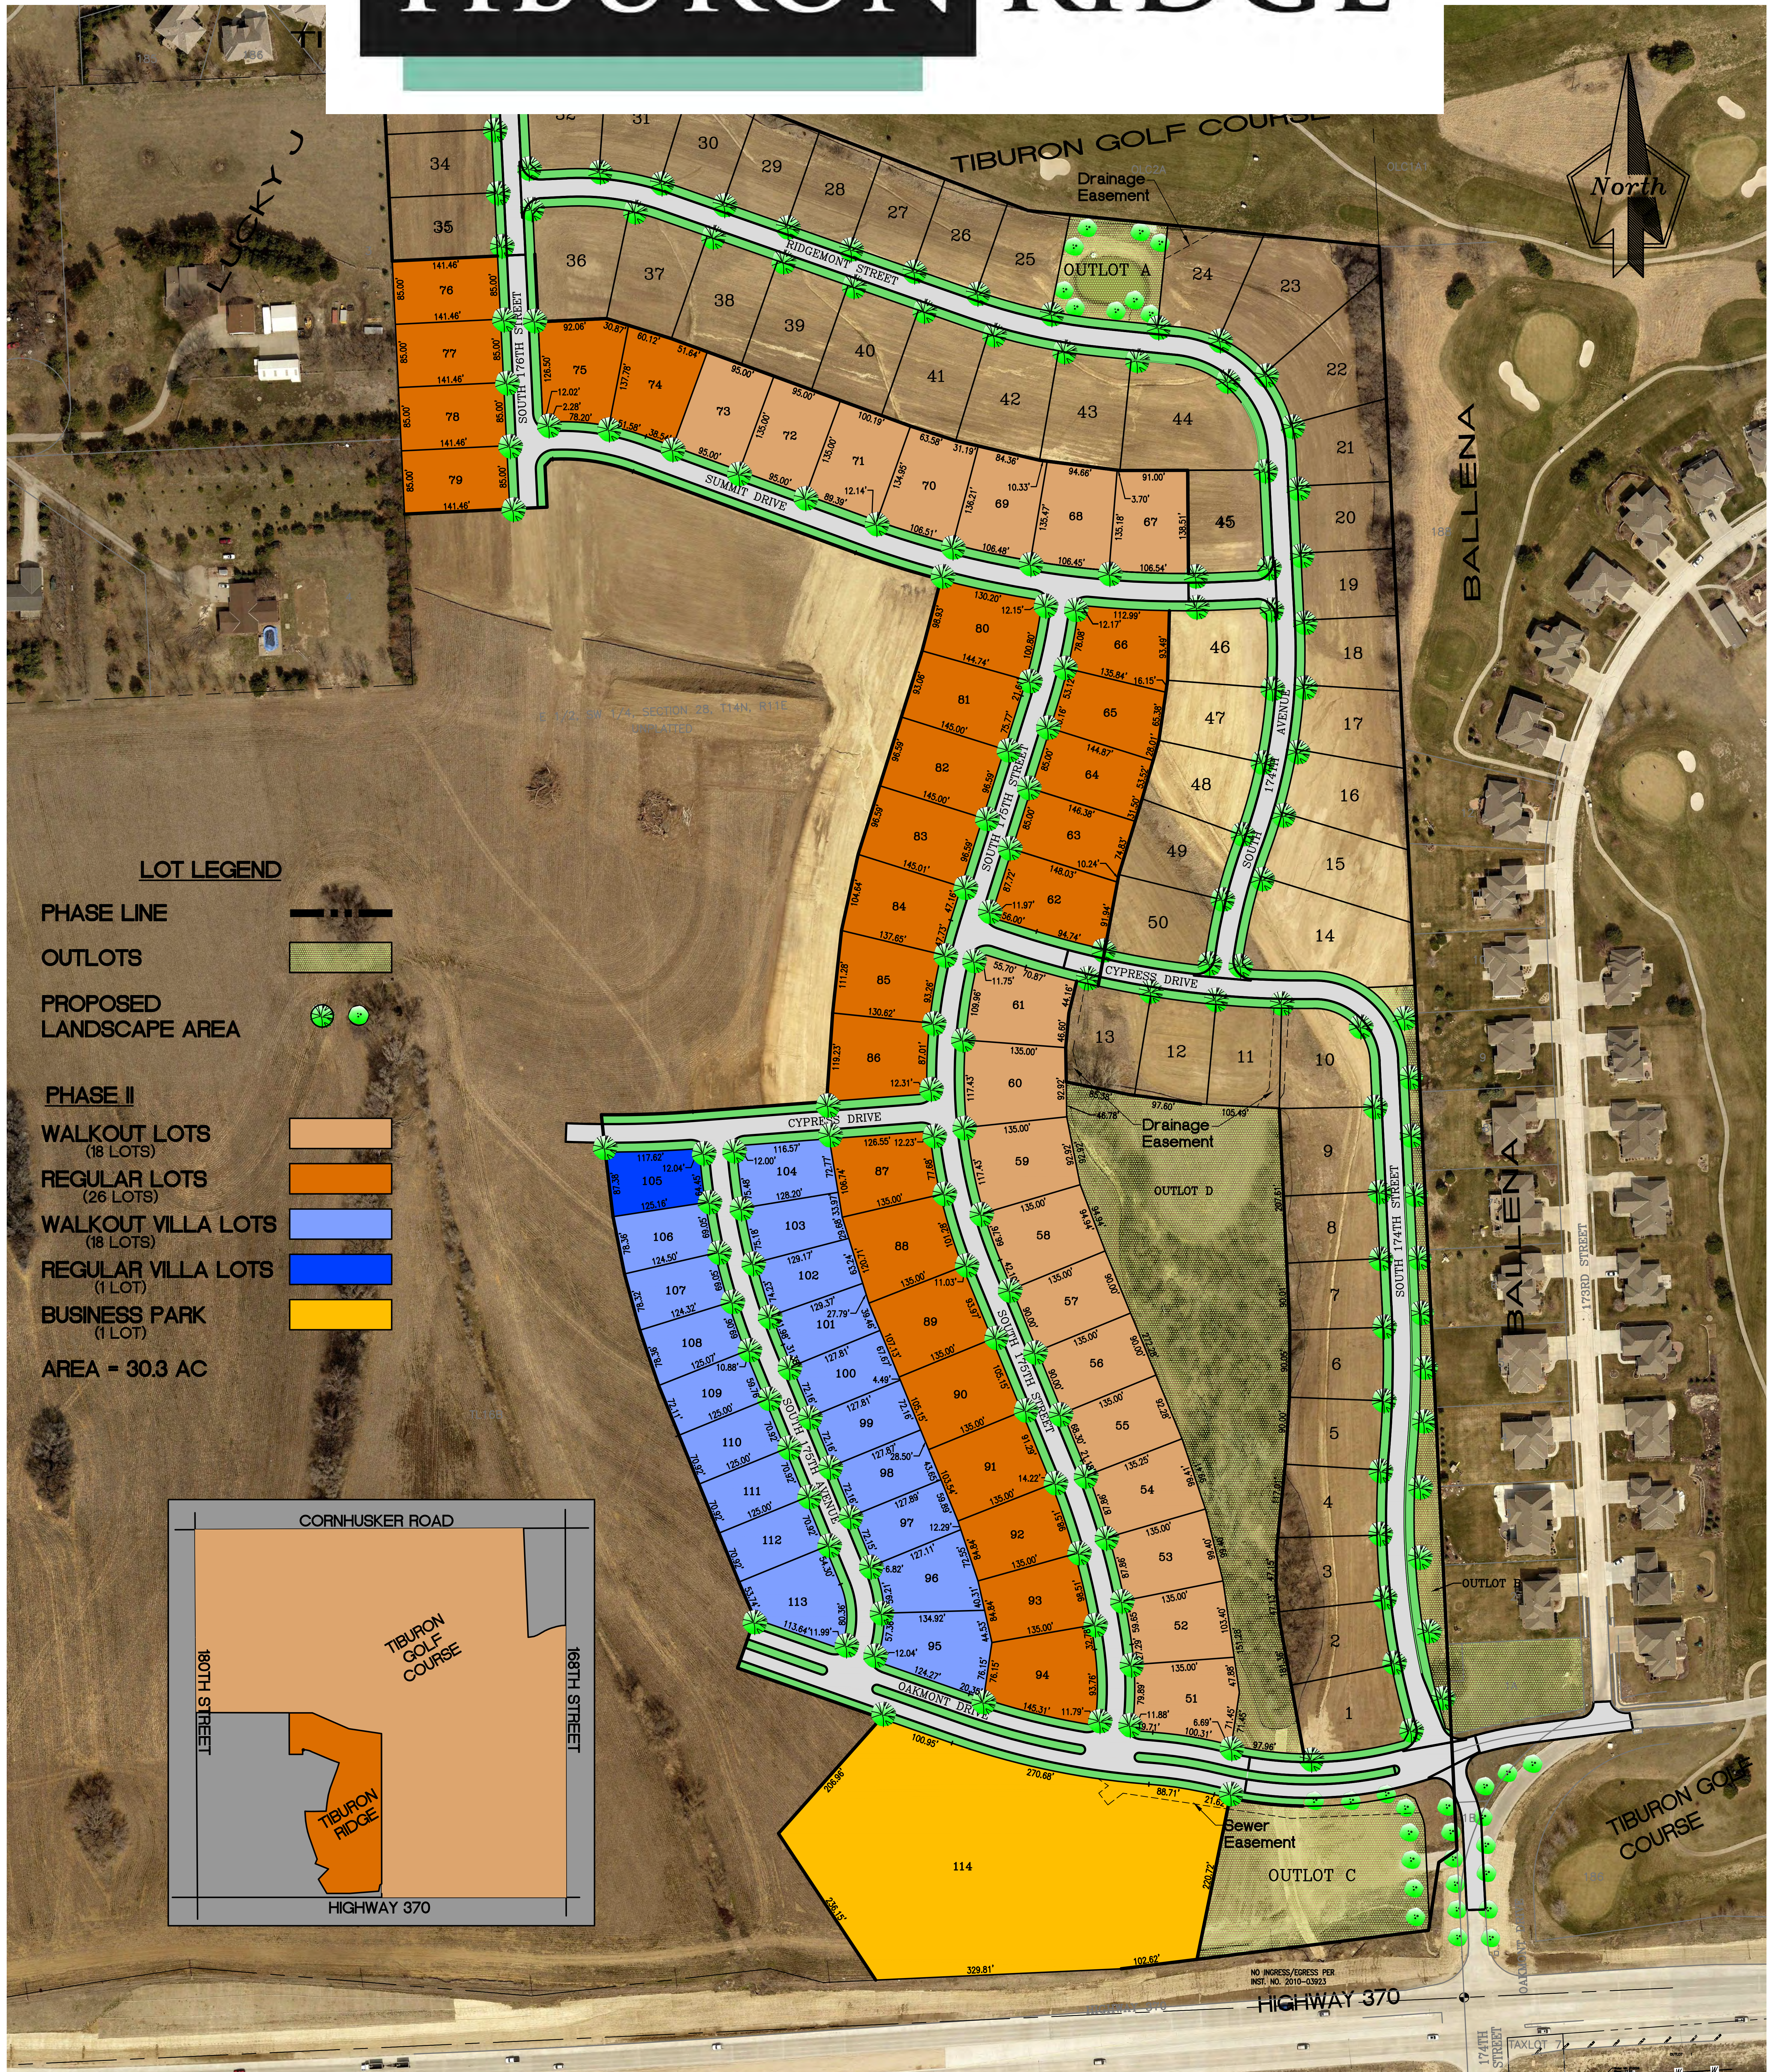

TIBURON RIDGE

LAMP RYNEARSON & ASSOCIATES

14710 West Dodge Road, Suite 100 | P 402.496.2498 | F 402.496.2730
 Omaha, Nebraska 68154-2027 | www.LRA-Inc.com

MCCLINE DEVELOPMENT
 Phone: 402.558.2200